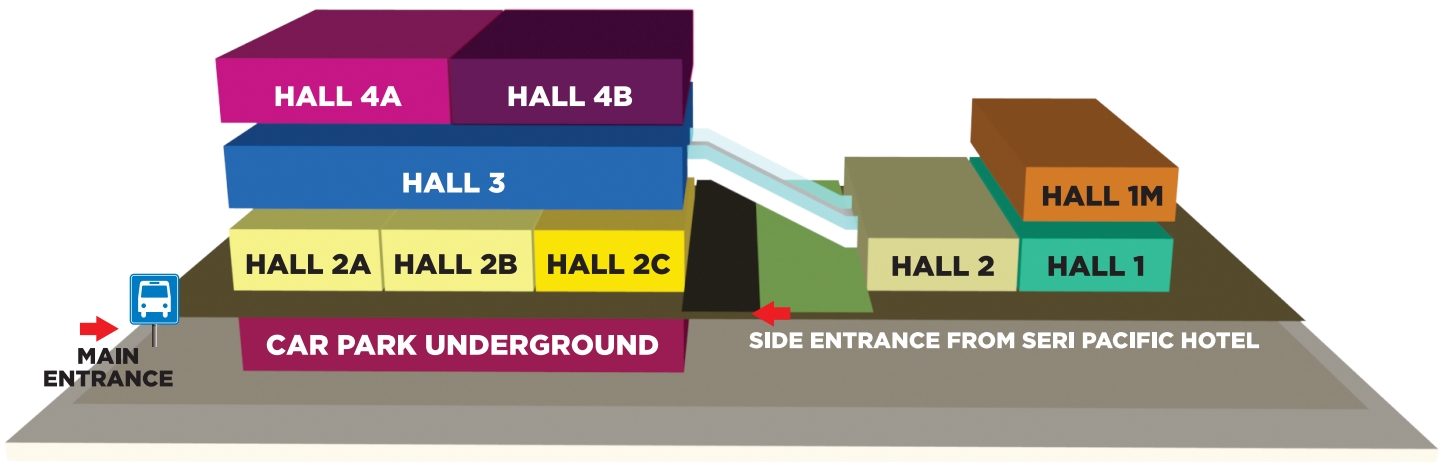

www.miff.com.my

08 - 11 March 2018

Putra World Trade Centre (PWTC)

MALAYSIAN INTERNATIONAL FURNITURE FAIR 2018

LEVEL 1		HALL 1	Bedroom and Dining Furniture
		HALL 1M	China Hall
		HALL 2	Bedroom and Dining Furniture <i>Exhibitor's Service Centre 1</i>
LEVEL 2		HALL 2A & 2B	Office Furniture <i>Registration Counter, Media Centre, Bank, Post office, Riverside Restaurant and Organiser Office</i>
		HALL 2C	Office Furniture
LEVEL 3		HALL 3	Bedroom, Dining, Outdoor and Children Furniture <i>International Buyers' Lounge (IBL) and Foot Reflexology Centre</i>
LEVEL 4		HALL 4A & 4B	Bedroom, Dining and Outdoor Furniture
		HALL 4C	Taiwan Hall
		Shuttle Pick Up & Drop Off Point (PWTC ⇌ MITEC)	